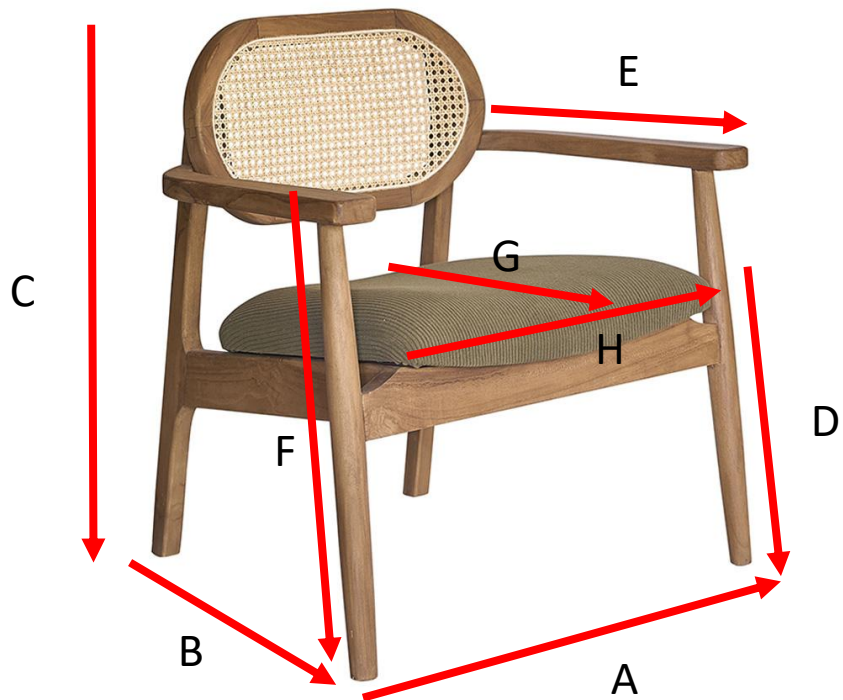

# BERAH GETAH

Reference : FAU0007

A = 70 cm  
B = 60 cm  
C = 73 cm  
D = 42 cm  
E = 45 cm  
F = 55 cm  
G = 45 cm  
H = 64 cm

a = 76 cm  
b = 73 cm  
c = 65 cm