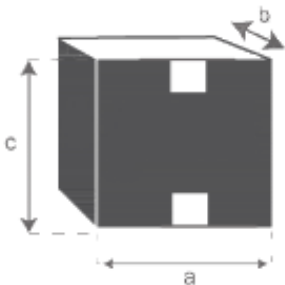

# BERAH GETAH

Reference : FAU0007

A = 70 cm  
B = 60 cm  
C = 73 cm  
D = 42 cm  
E = 45 cm  
F = 55 cm  
G = 45 cm  
H = 64 cm

a = 76 cm  
b = 73 cm  
c = 65 cm